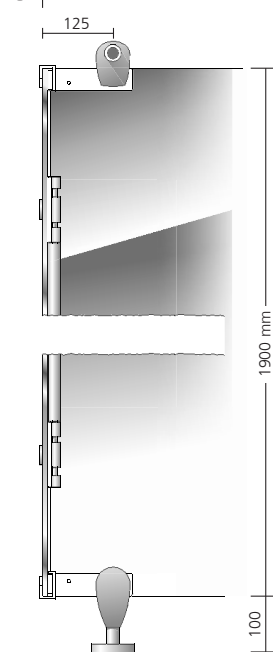

Technical design of cubicle system type VITRUM II

2 Cubicle Front section with one-hand door knob made of aluminium

1 Wall connection front

Front height section

4 Ceiling connection

3 Front to partition wall connection