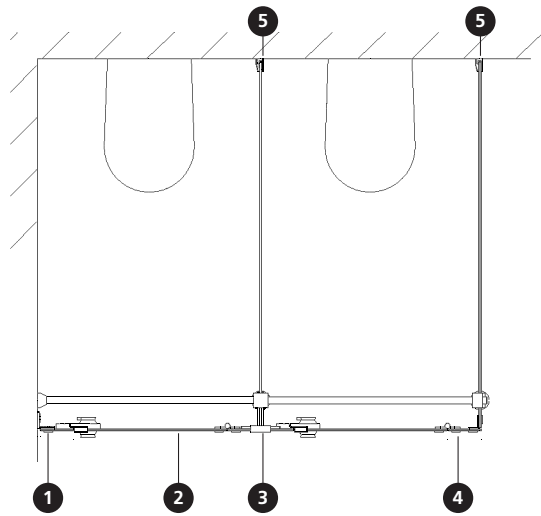

Technical design of cubicle system type VITRUM II