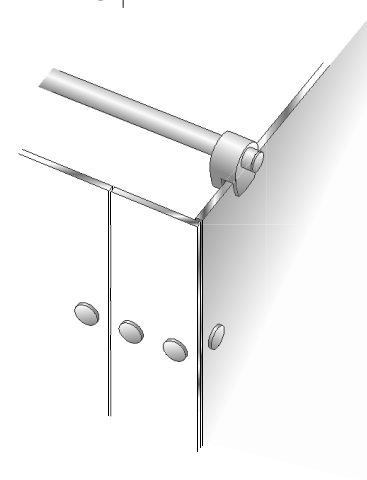

Technical design of cubicle system type VITRUM II

2 Cubicle Front section with one-hand door knob made of aluminium

1 Wall connection front

Front height section

4 Ceiling connection

3 Front to partition wall connection

5 Connection of partition wall to brick wall

We reserve the right to make technical alterations.