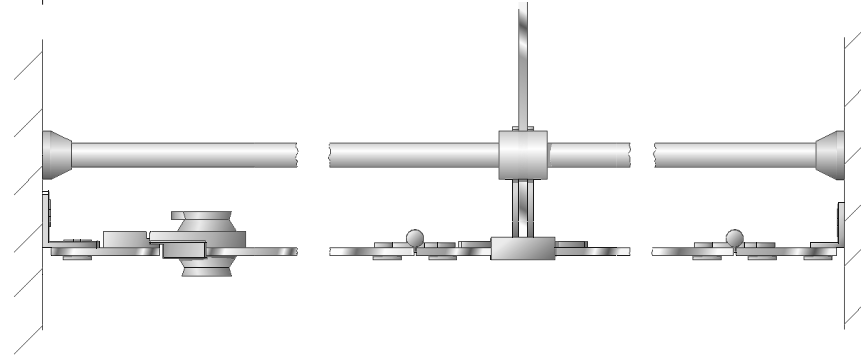

2 Cubicle Front section with one-hand door knob made of aluminium