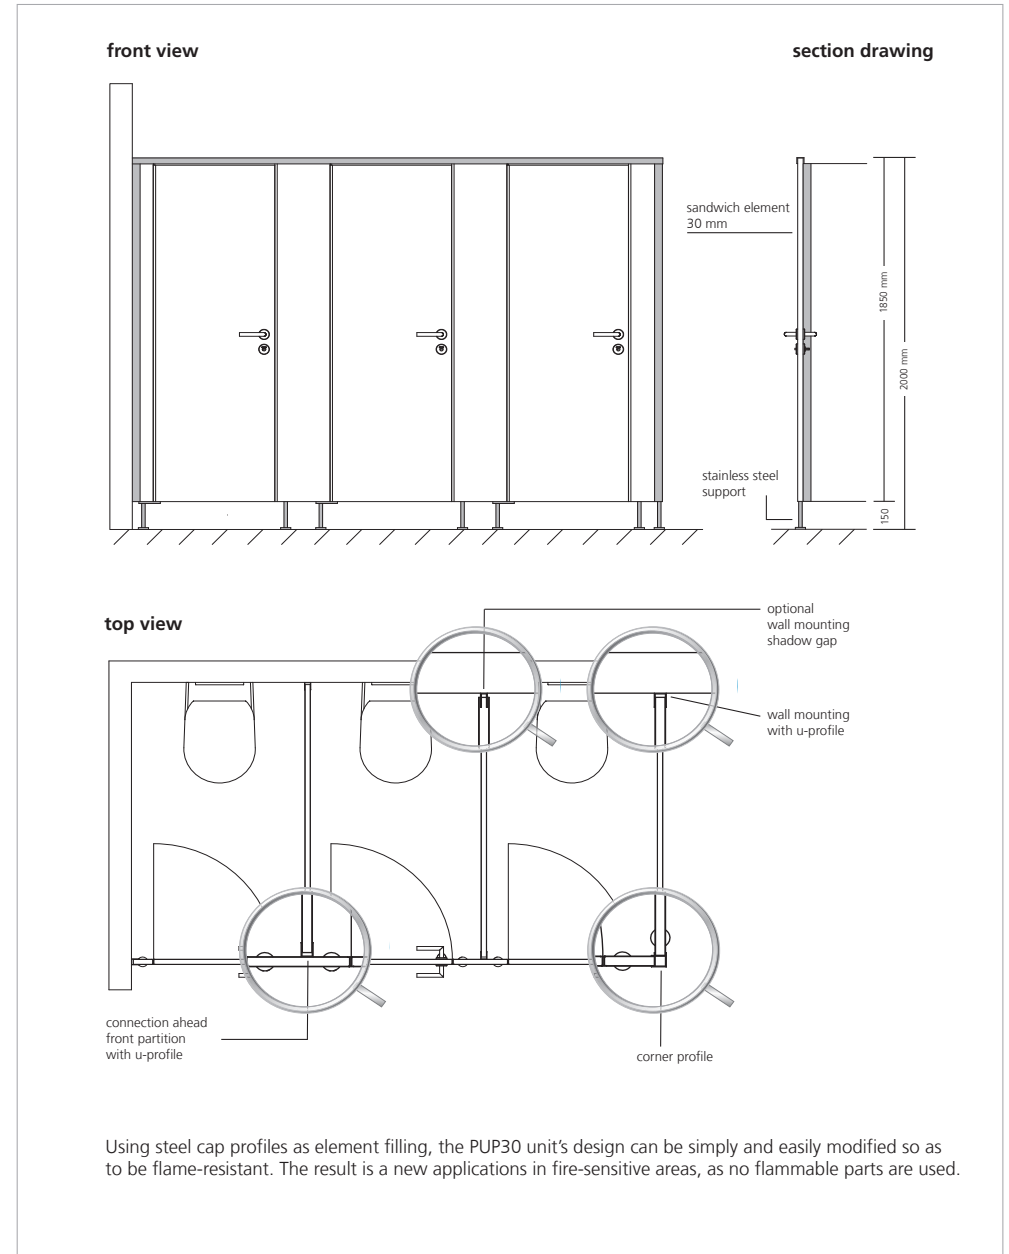

Technical design type PUP30

We reserve the right to make technical alterations.