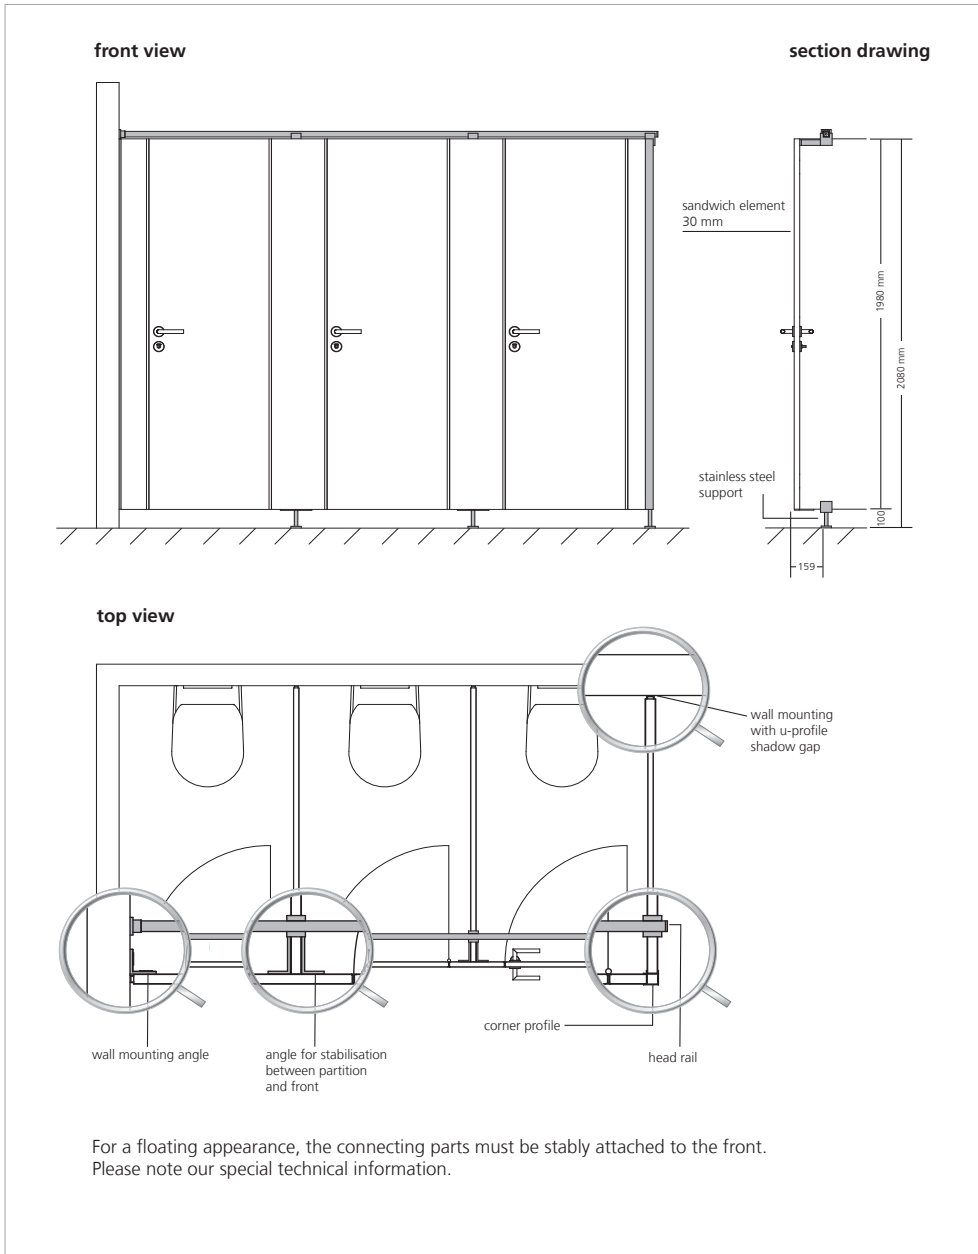

Technical design type PUP30 JUMP