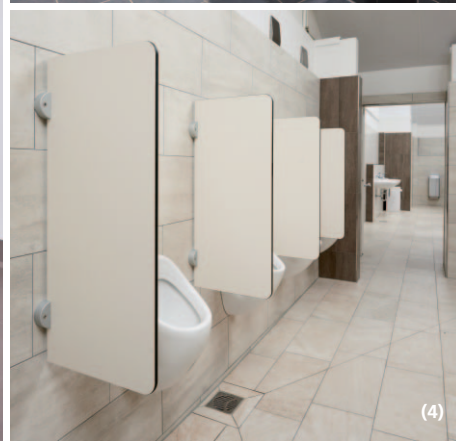

Privacy screens PUP30/PUPA30 and PU-ES30

- Privacy screens are made of the same material as the WC partitions
- Fastening by means of wall brackets made of anodized aluminium
- Alternatively, privacy screens made of the following materials can be used:

(1)

Privacy screens made of glass

- Wall hanging construction
- Made of enamelled safety glass (ESG-H)
- Mounting by means of discreet aluminium or stainless steel brackets
- Hygienic and easy to clean
- Waterproof
- Easy floor cleaning due to the construction
- Colour selection according to RAL colour chart
- Motif prints optionally possible
- Privacy screens will be produced acc. to the building site dimension

(2)

Privacy screens type EF-3

- Wall-hanging privacy screens
- Made of 36 mm thick sandwich elements with HPL surface
- Easy to clean and maintain
- Installed with durable aluminium holders
- Reinigungsfreundlich und pflegeleicht
- Wide range of colours available
- Motif prints are optionally available
- Privacy screens will be produced acc. to the building site dimension

(3)

Privacy screens type SV30

- Wall-mounted privacy screens
- Made of 30 mm thick chipboard
- ABS strips and panels in the same colour
- Installed with durable aluminium holders
- Wall-mounted structures without bottom support feet are particularly hygienic, since floor cleaning can then be faster and more efficient
- Wide range of colours available
- Motif prints are optionally available
- Privacy screens will be produced acc. to the building site dimension

(4)

Privacy screens type VK13